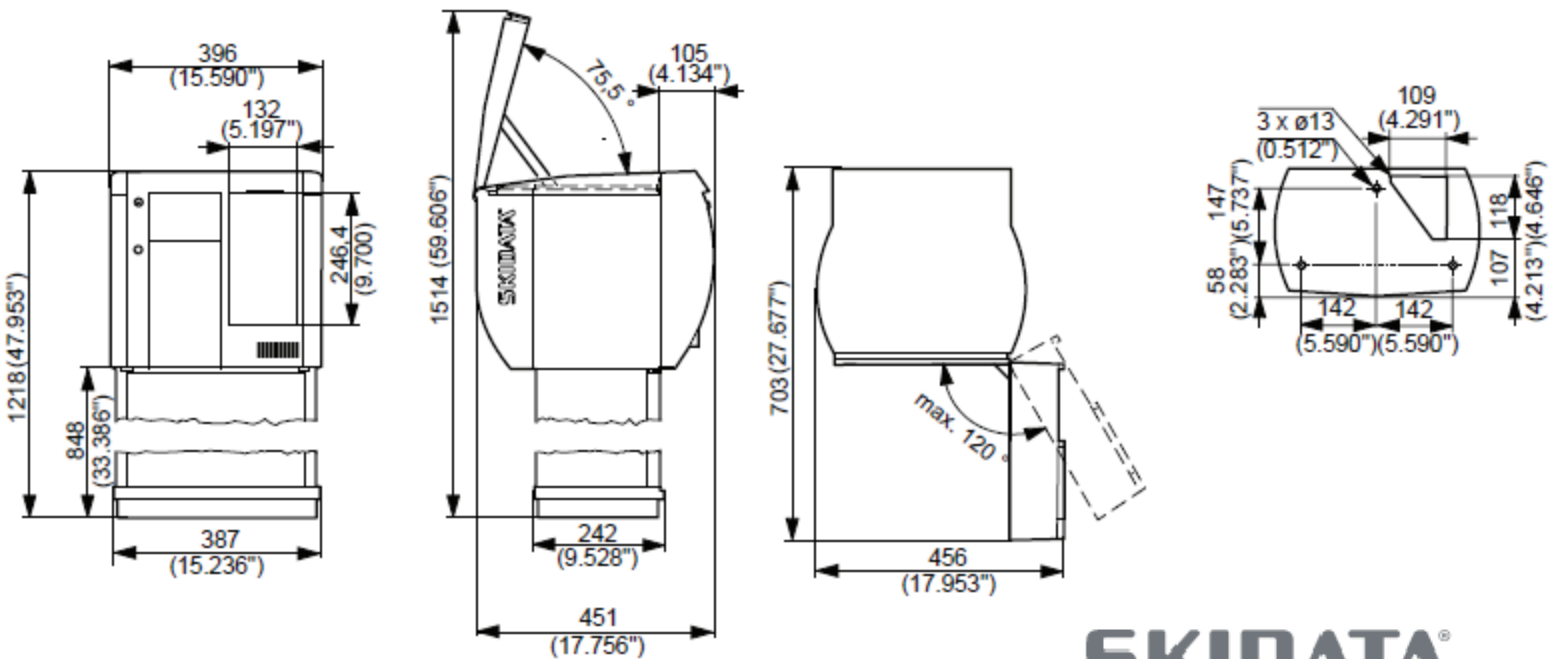

Standard Version

- Tubular floor stand, comes complete with base plate, tubular support frame, tension rods, top section base plate, cast shell, axle and front plate
- Key Detector Duo and interface board, integrated hands free-technology, input for connection of a vehicle detector, power supply

Technical Specifications

For Key Detector specifications please refer to Door/Shutter Opener Factsheet.

Supply voltage	230 V AC / 50 Hz; 110 - 115 V AC / 60 Hz
Cabinet dimensions	396 mm x 1218 mm x 451 mm / 15.590" x 47.952" x 17.756" (w x h x d)
Weight	approx. 25 kg (55.1 lbs)
Power consumption	Min. 100 W – max. 250 W
Interface	2-wire Arcnet
Operating temperature	-30 °C to +45 °C (-22 °F to +113 °F) (ambient)
Protection class	IP 23
Standards	CE label
Color cabinet	Anodized Aluminum
Color plastics	RAL 7043 Traffic grey B
Color front door	RAL 9007 Grey aluminum
Illumination attachment	RAL 9007 Grey aluminum
Card slot	Pantone 114 U